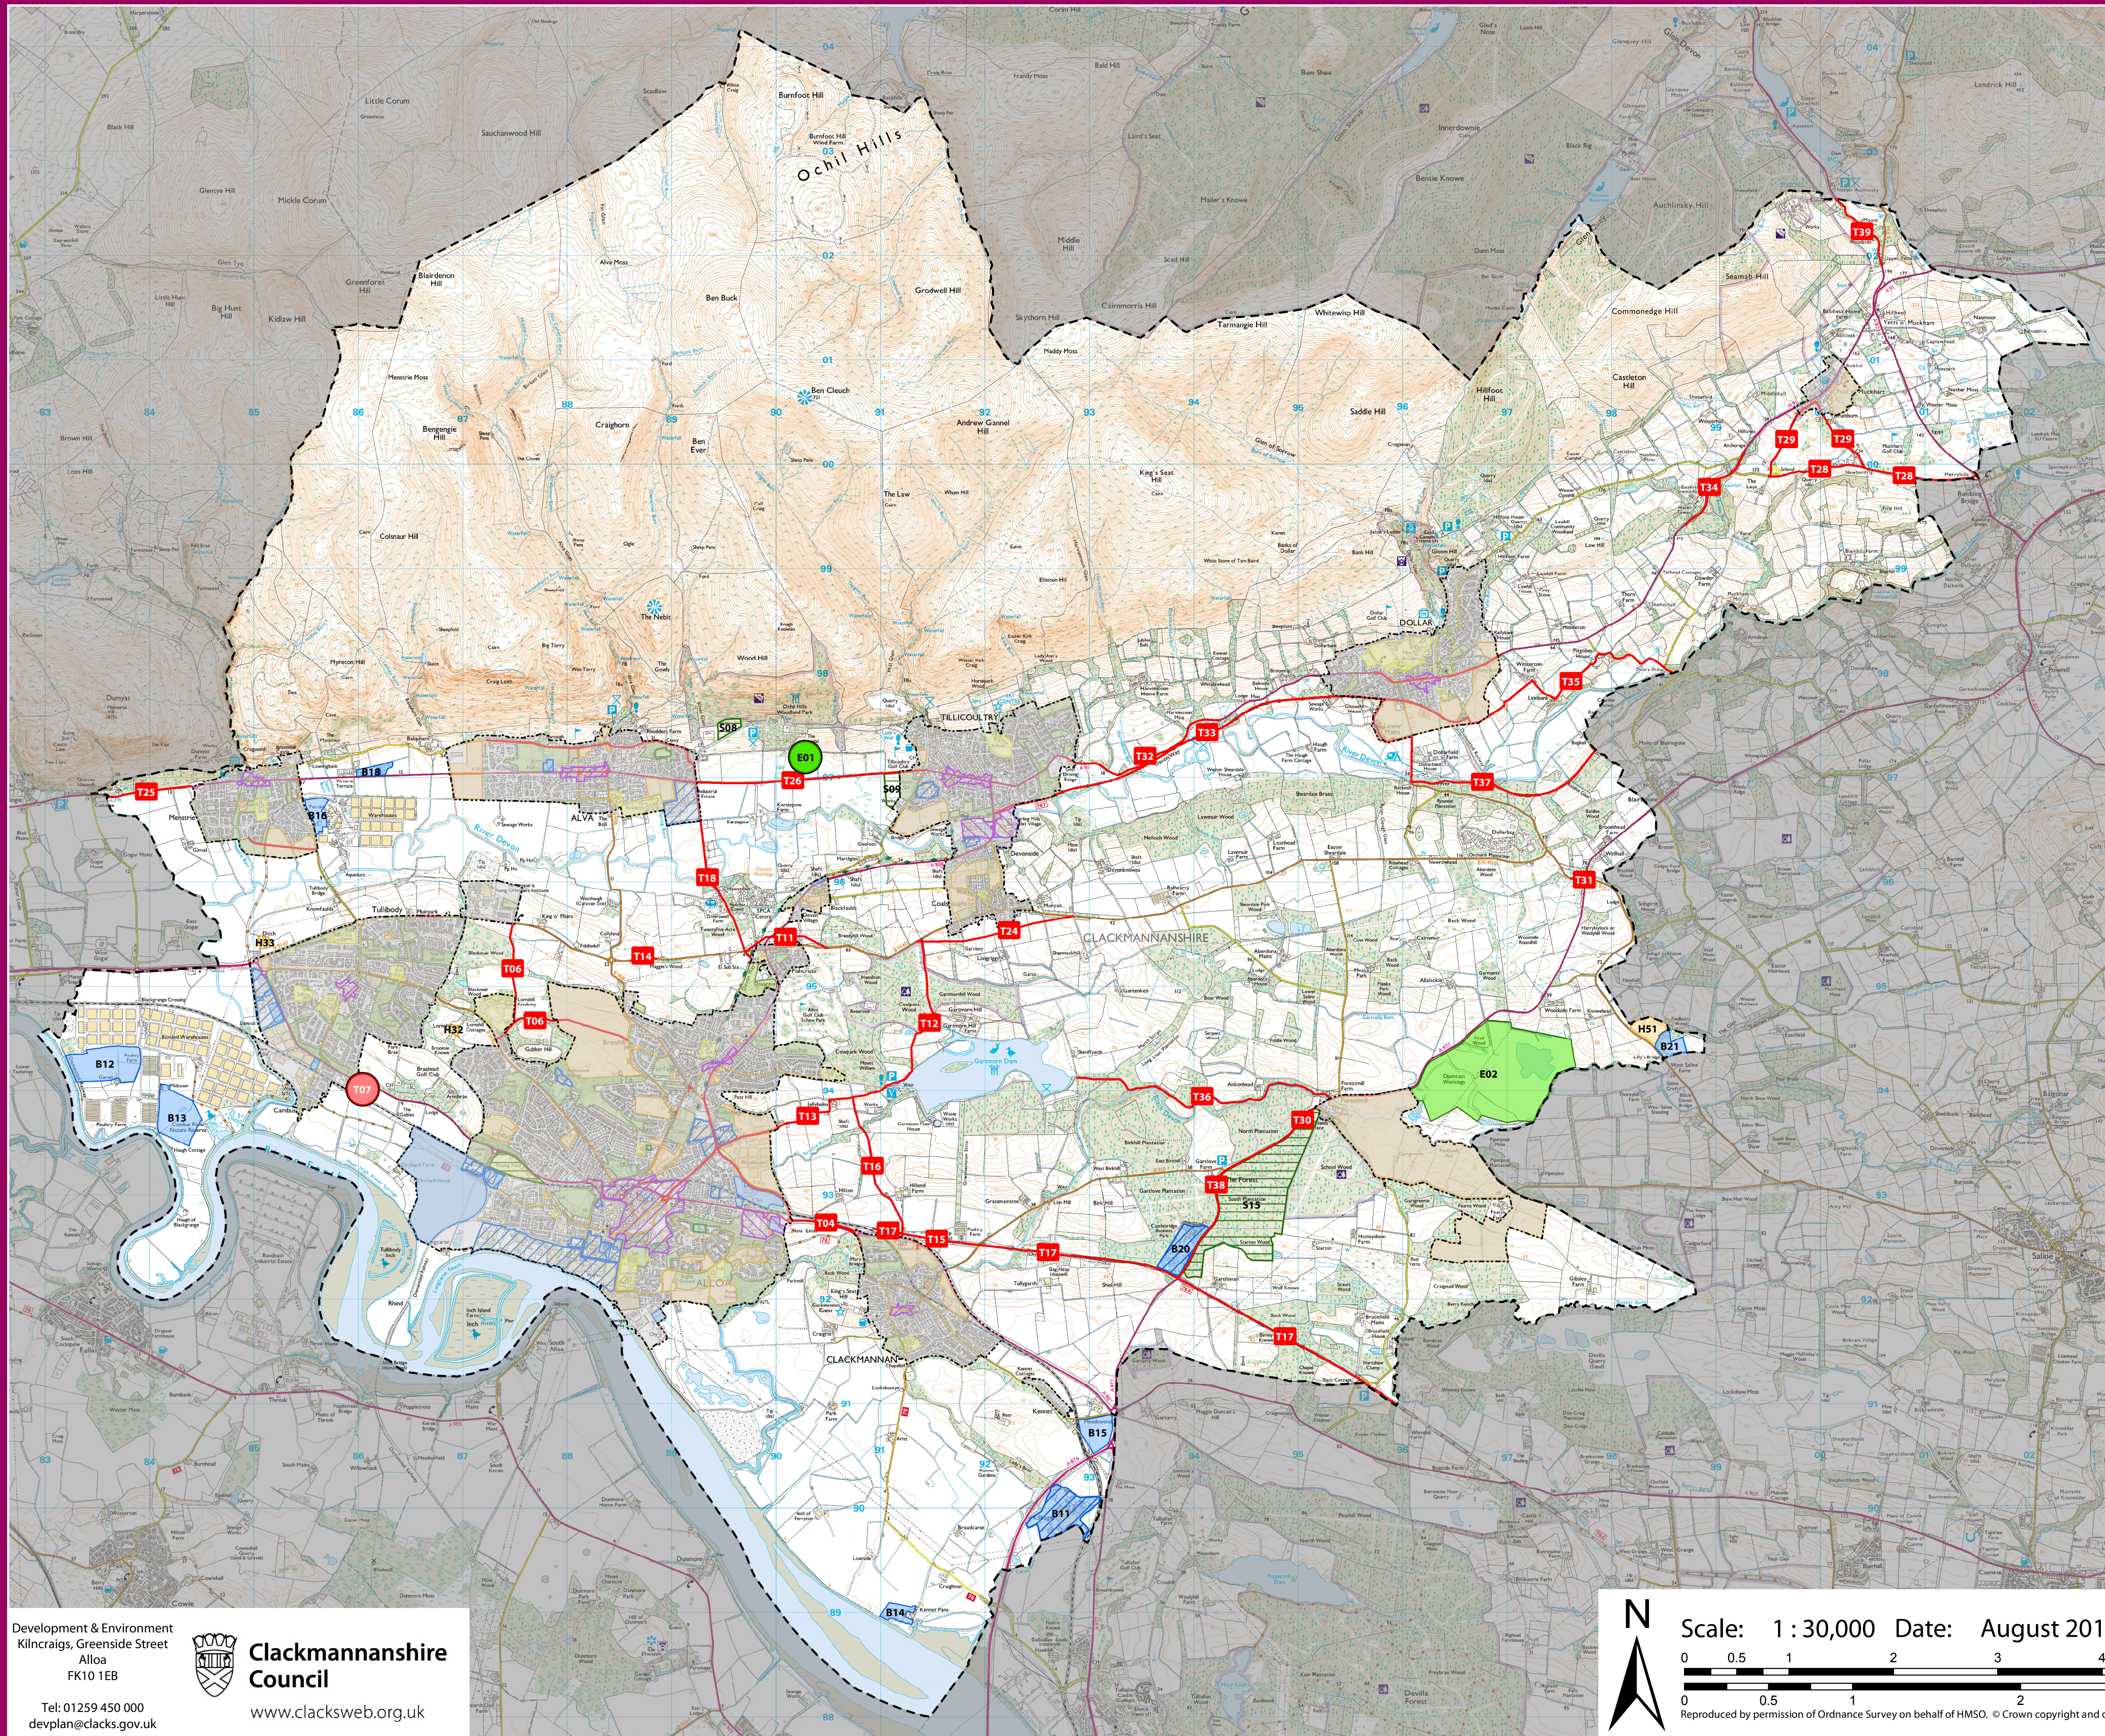

Countryside

Clackmannanshire Local Development Plan Proposals and Opportunities Map

Legend

- Authority boundary
- Settlement
- School campus
- Safeguarded open space
- Town centre
- Commercial centre
- Existing business sites
- Housing**
 - Housing site
- Mixed use**
 - Mixed use site
- Social infrastructure**
 - Social infrastructure site
- Transport**
 - Transport improvement
 - Transport site
- Business**
 - Business site
- Environmental**
 - Environmental enhancement site
- Proposals are identified by circles where the precise boundaries or location are not yet known