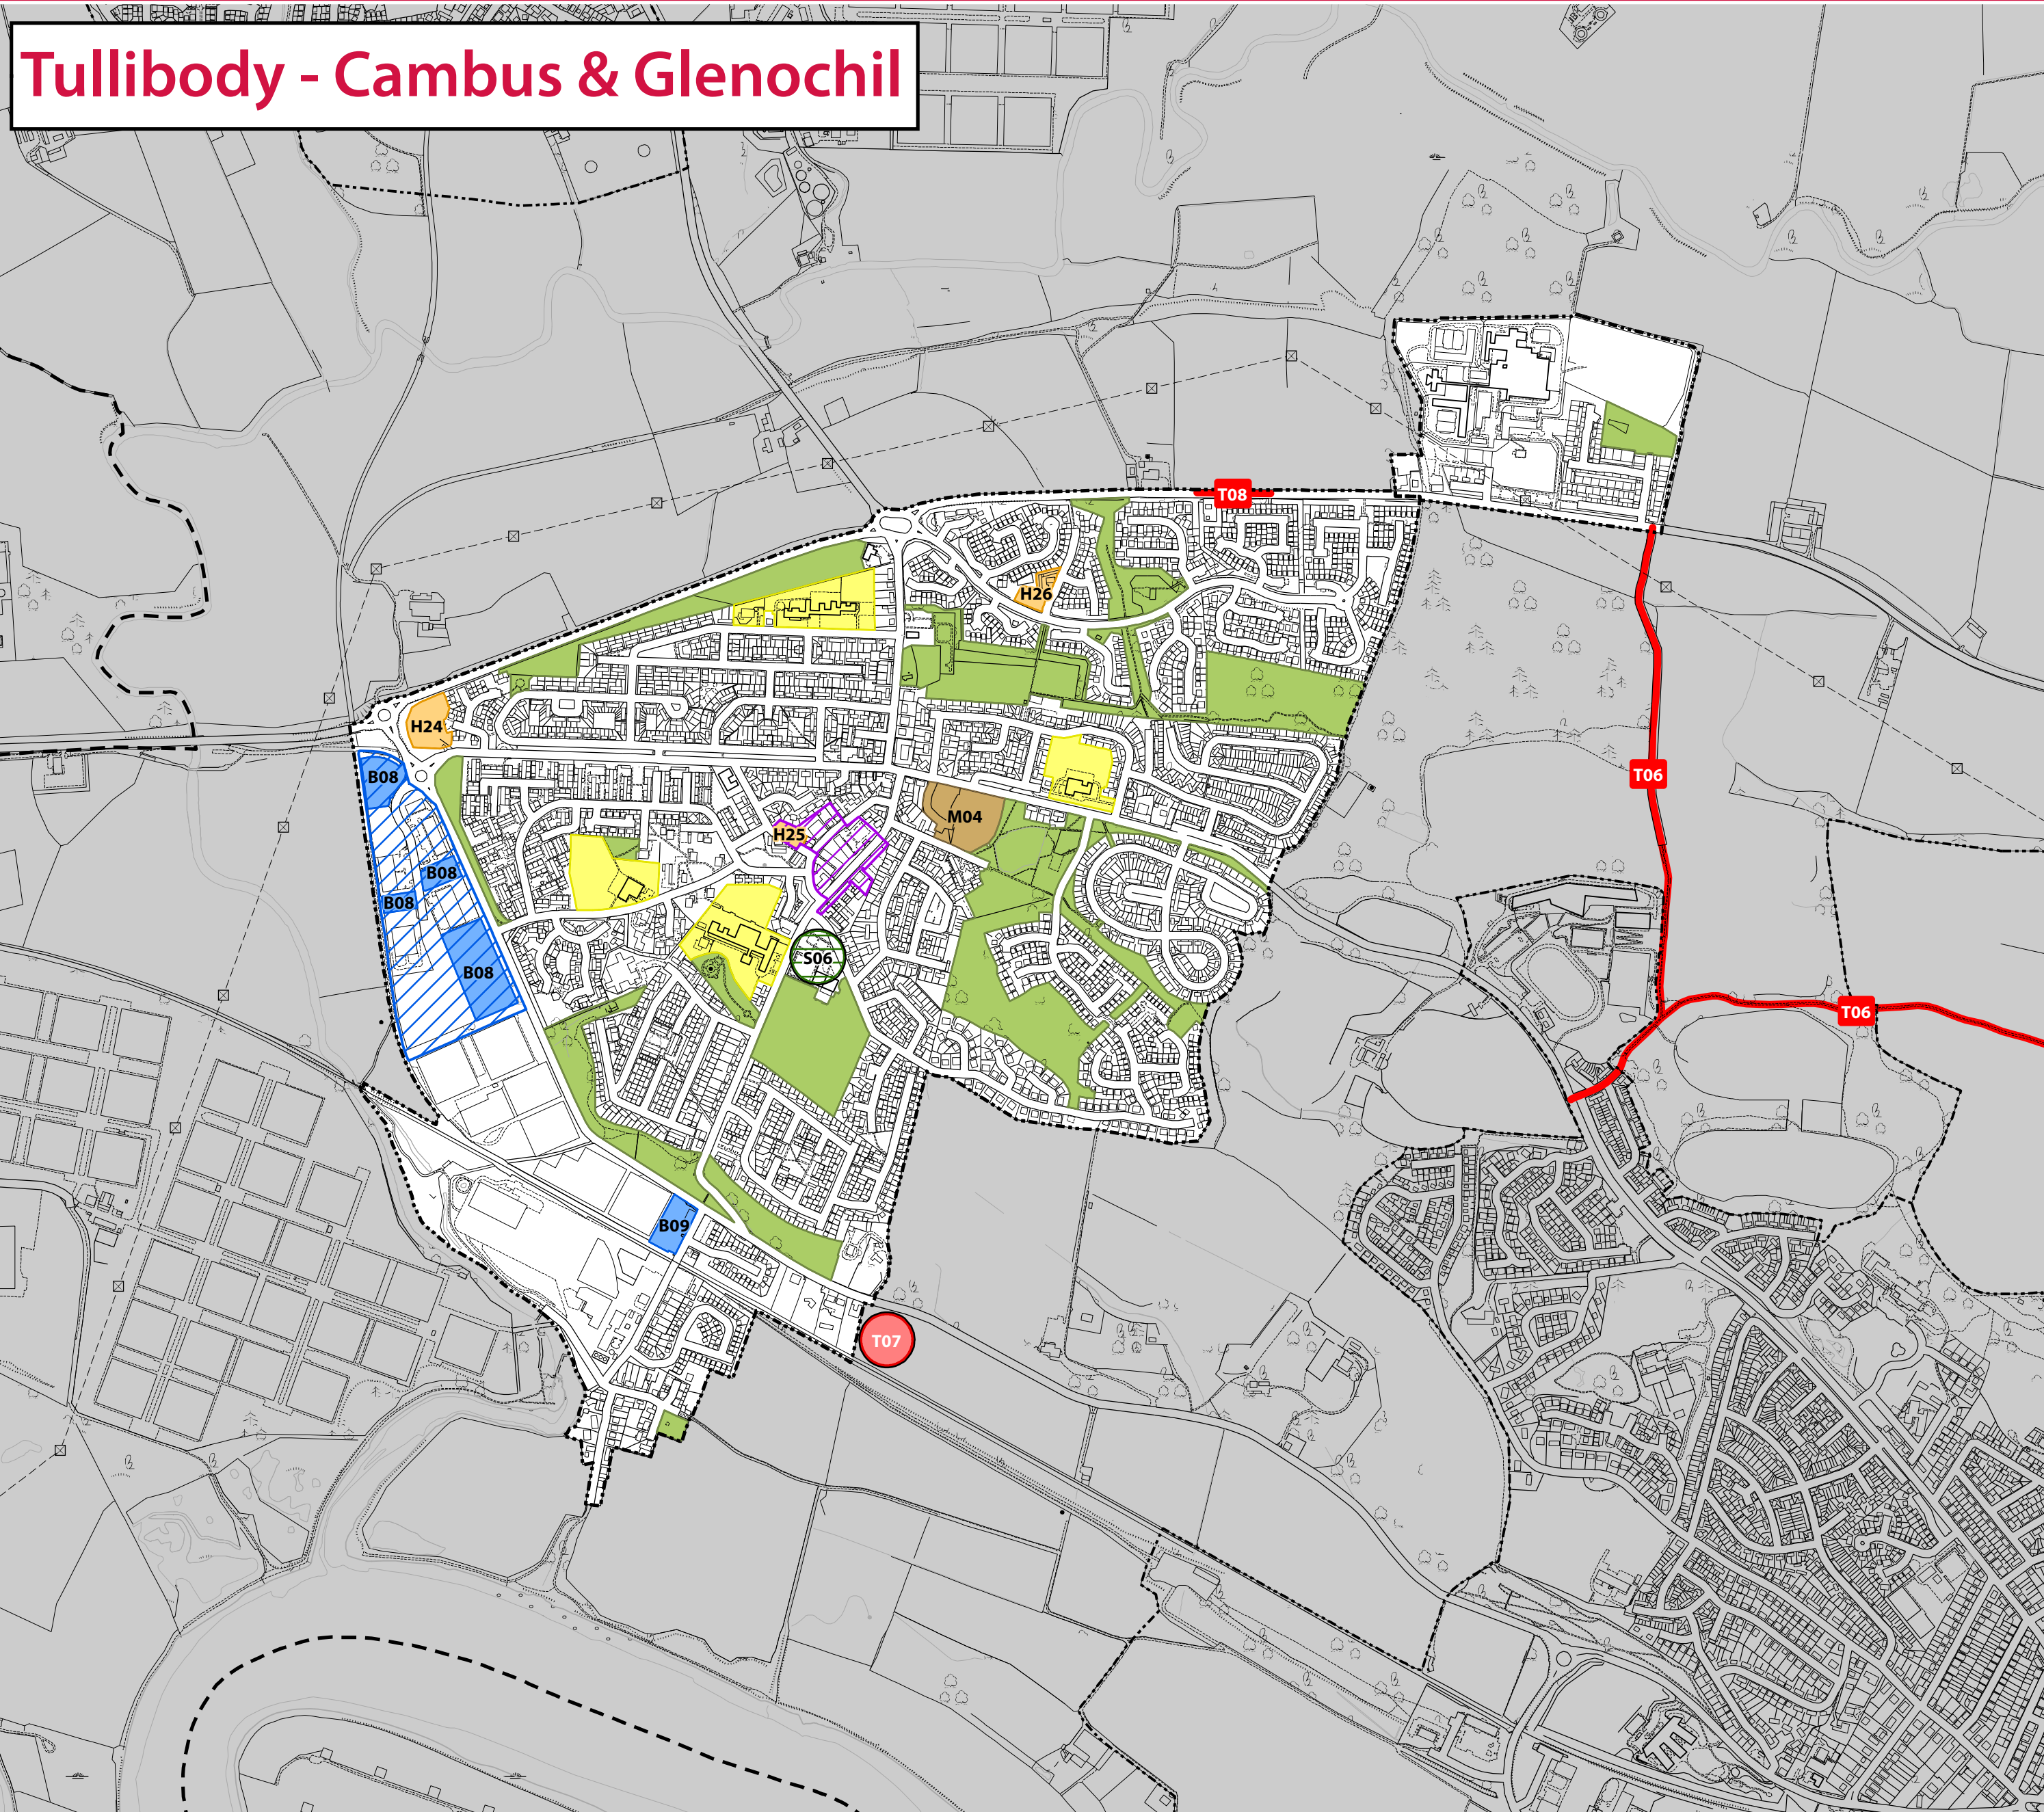

Tullibody - Cambus & Glenochil