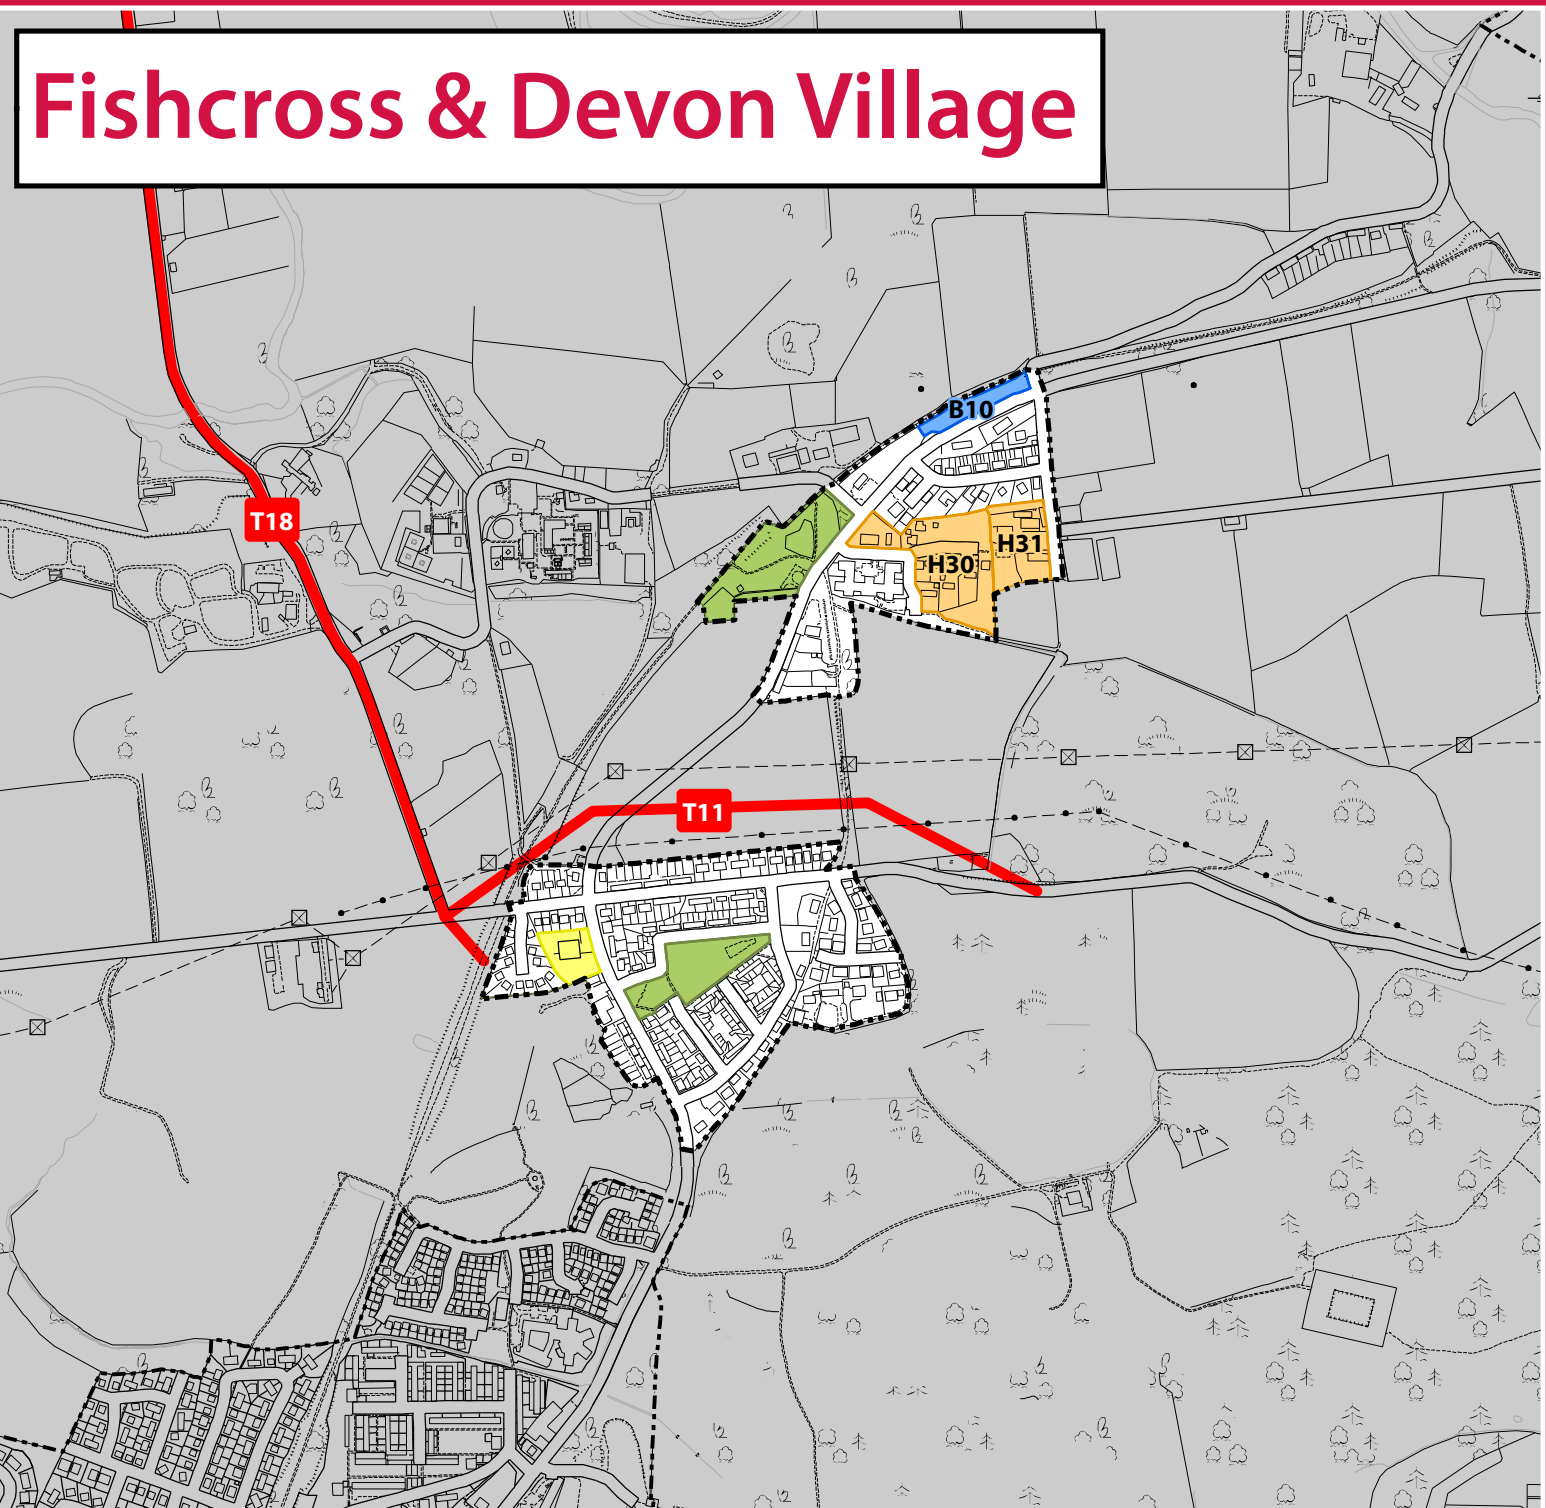

Fishcross & Devon Village

Clackmannanshire Local Development Plan

Proposals and Opportunities Map

Legend

- | | | |
|-------------------------|------------------------------|--------------------------------|
| Settlement boundary | Housing | Transport |
| School campus | Housing site | Transport improvement |
| Safeguarded open space | Mixed use | Transport site |
| Town centre | Mixed use site | Business |
| Commercial centre | Social infrastructure | Business site |
| Existing business sites | Social infrastructure site | Environmental |
| | | Environmental enhancement site |
- Proposals and opportunities are identified by circles where the precise boundaries or location are not yet known