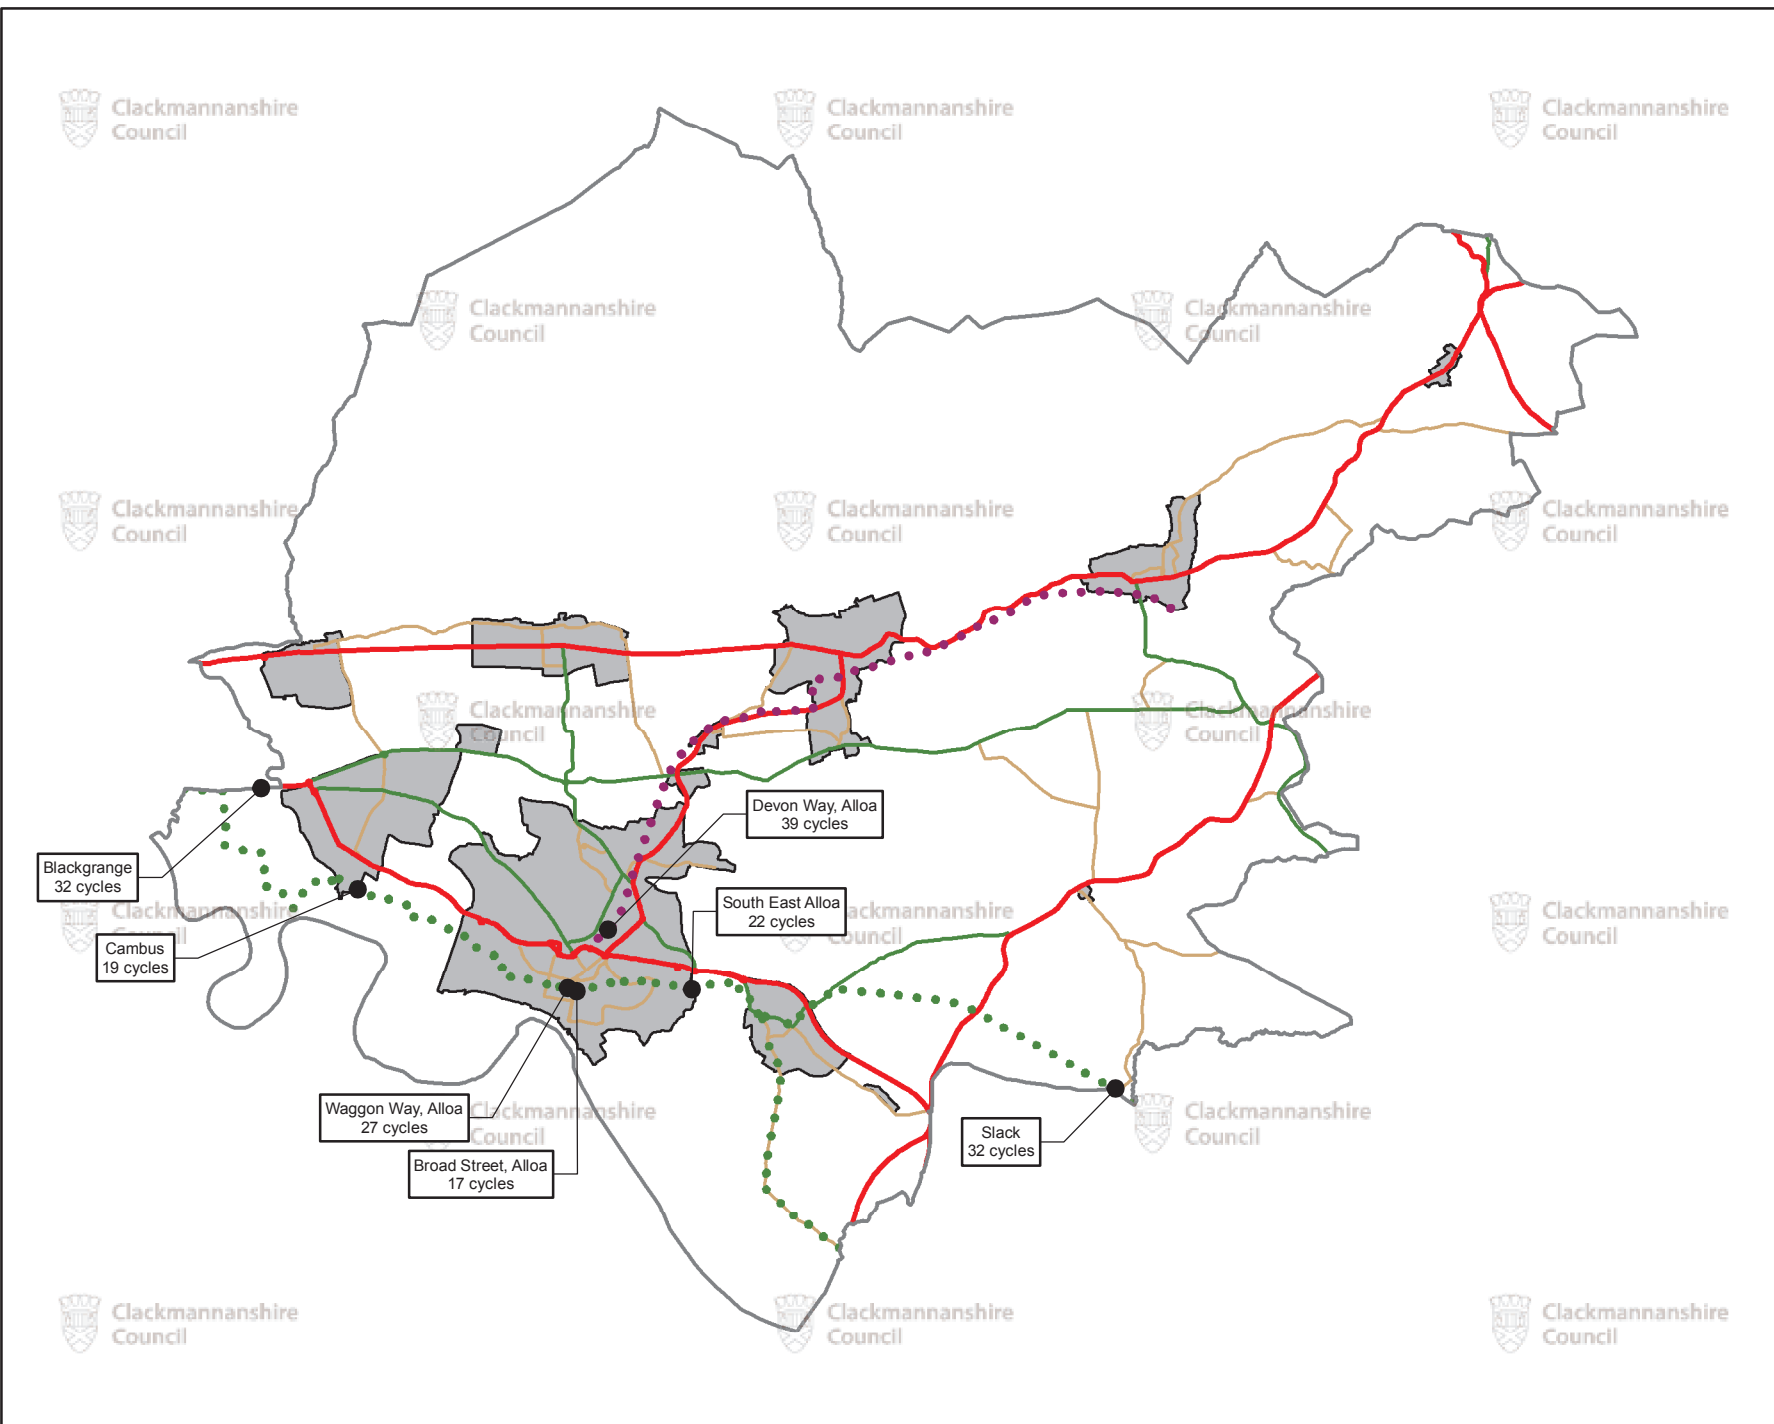

Average Daily Cycle Traffic 2010

Legend

- Cycle Counter Locations
- The Devon Way
- National Cycle Network
- A Road
- B Road
- Minor Road
- Urban Settlements

Scale : 1:100,000
Paper Size : A4

Date : February 2011