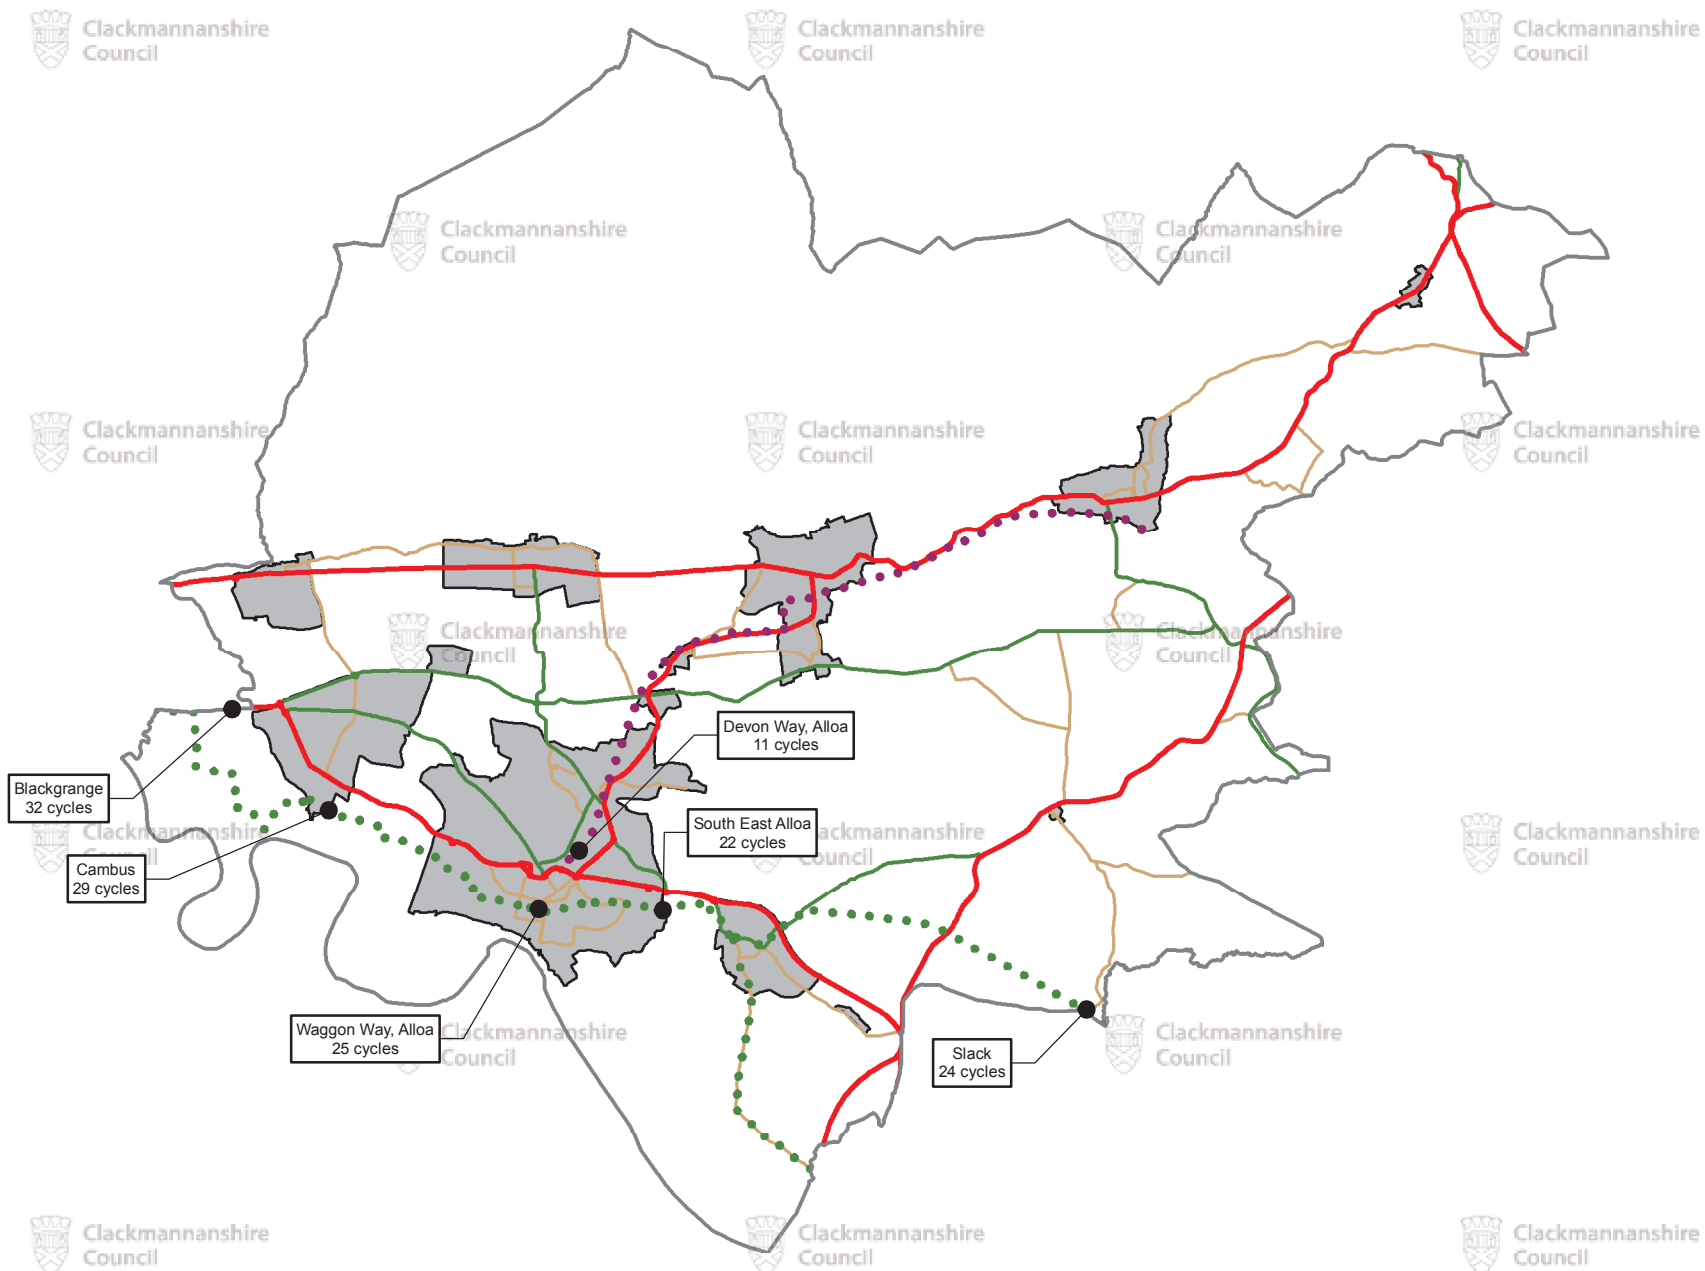

Average Daily Cycle Traffic 2009

Legend

- Cycle Counter Locations
- The Devon Way
- National Cycle Network
- A Road
- B Road
- Minor Road
- Urban Settlements

Scale : 1:100,000
Paper Size : A4

Date : February 2011