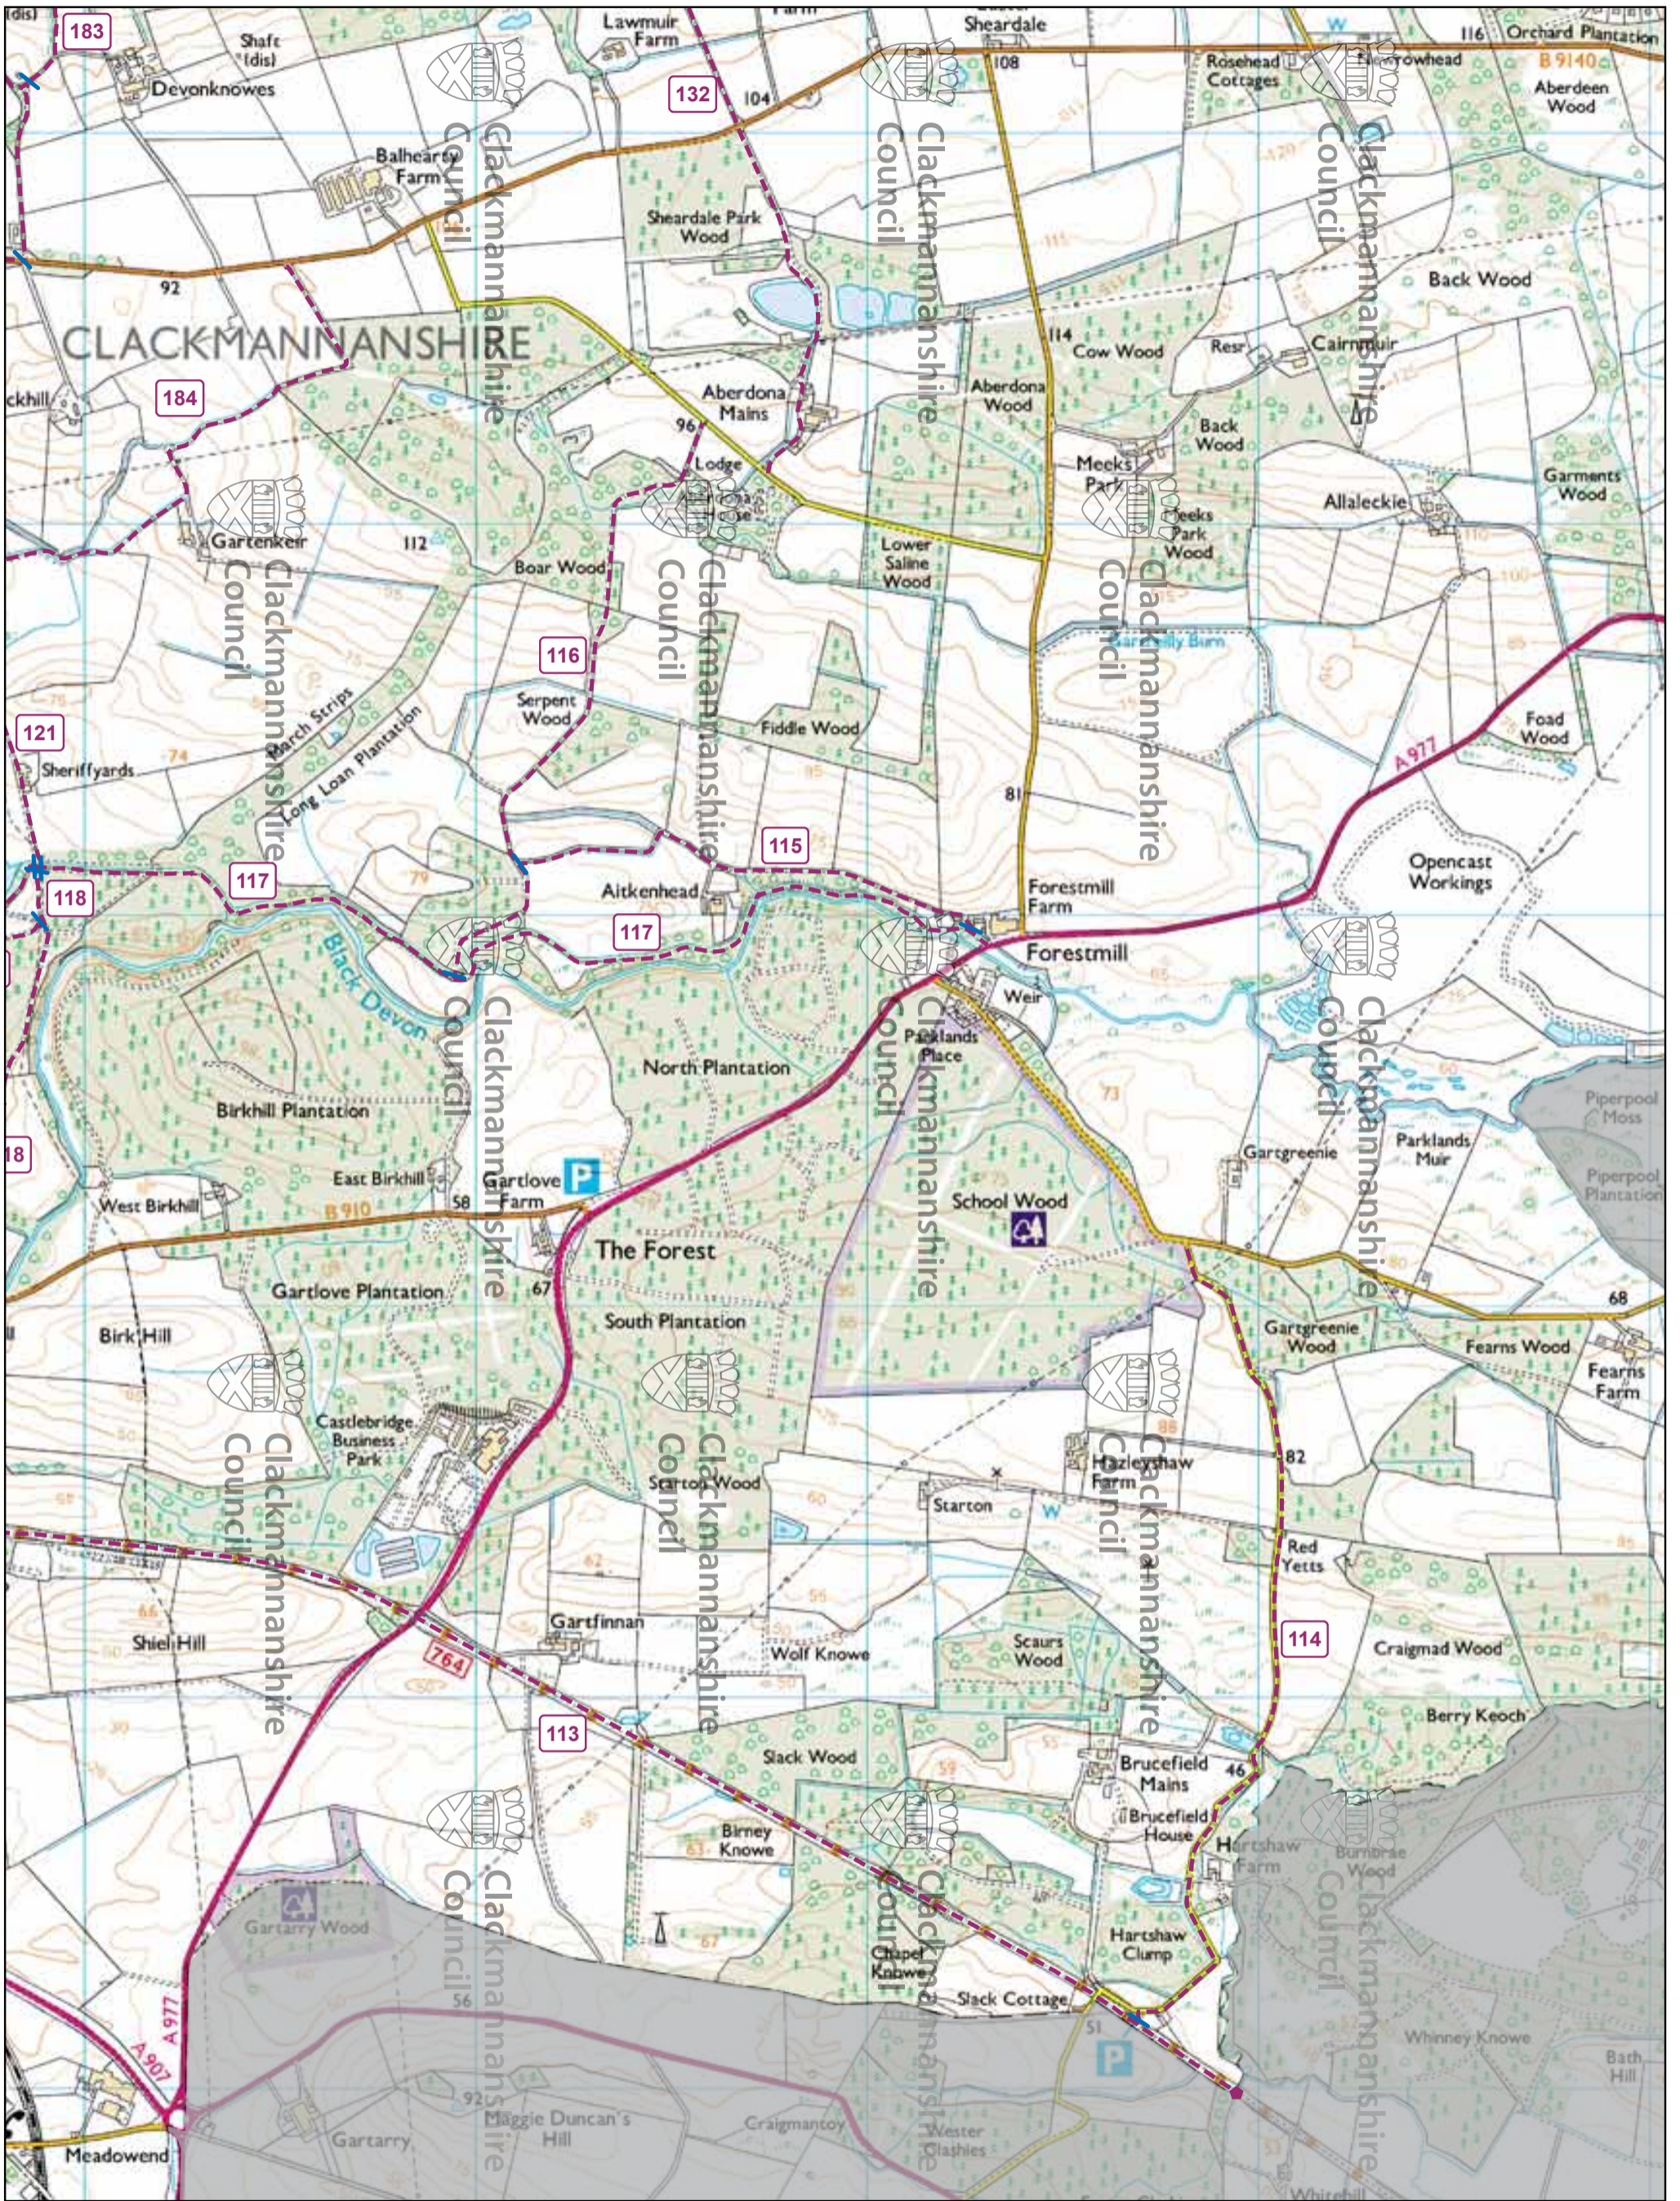

0 0.25 0.5 0.75 1 Kilometres
0 0.1 0.2 0.3 0.4 0.5 Miles

Date : September 2010

Reproduced by permission of Ordnance Survey on behalf of HMSO.
© Crown copyright and database right 2010. All rights reserved.
Ordnance Survey Licence number 100020783.

Forestmill and Surrounding Area

Map 6

Core path over land

Path Demarcation

Core path over water

Link to neighbouring authority

Clackmannanshire Council
www.clacksweb.org.uk

Services to Communities
Kincaids
Greenside Street
Alloa
FK10 1EB

Tel: 01259 450 000 Fax: 01259 727 453
development_services@clacks.gov.uk