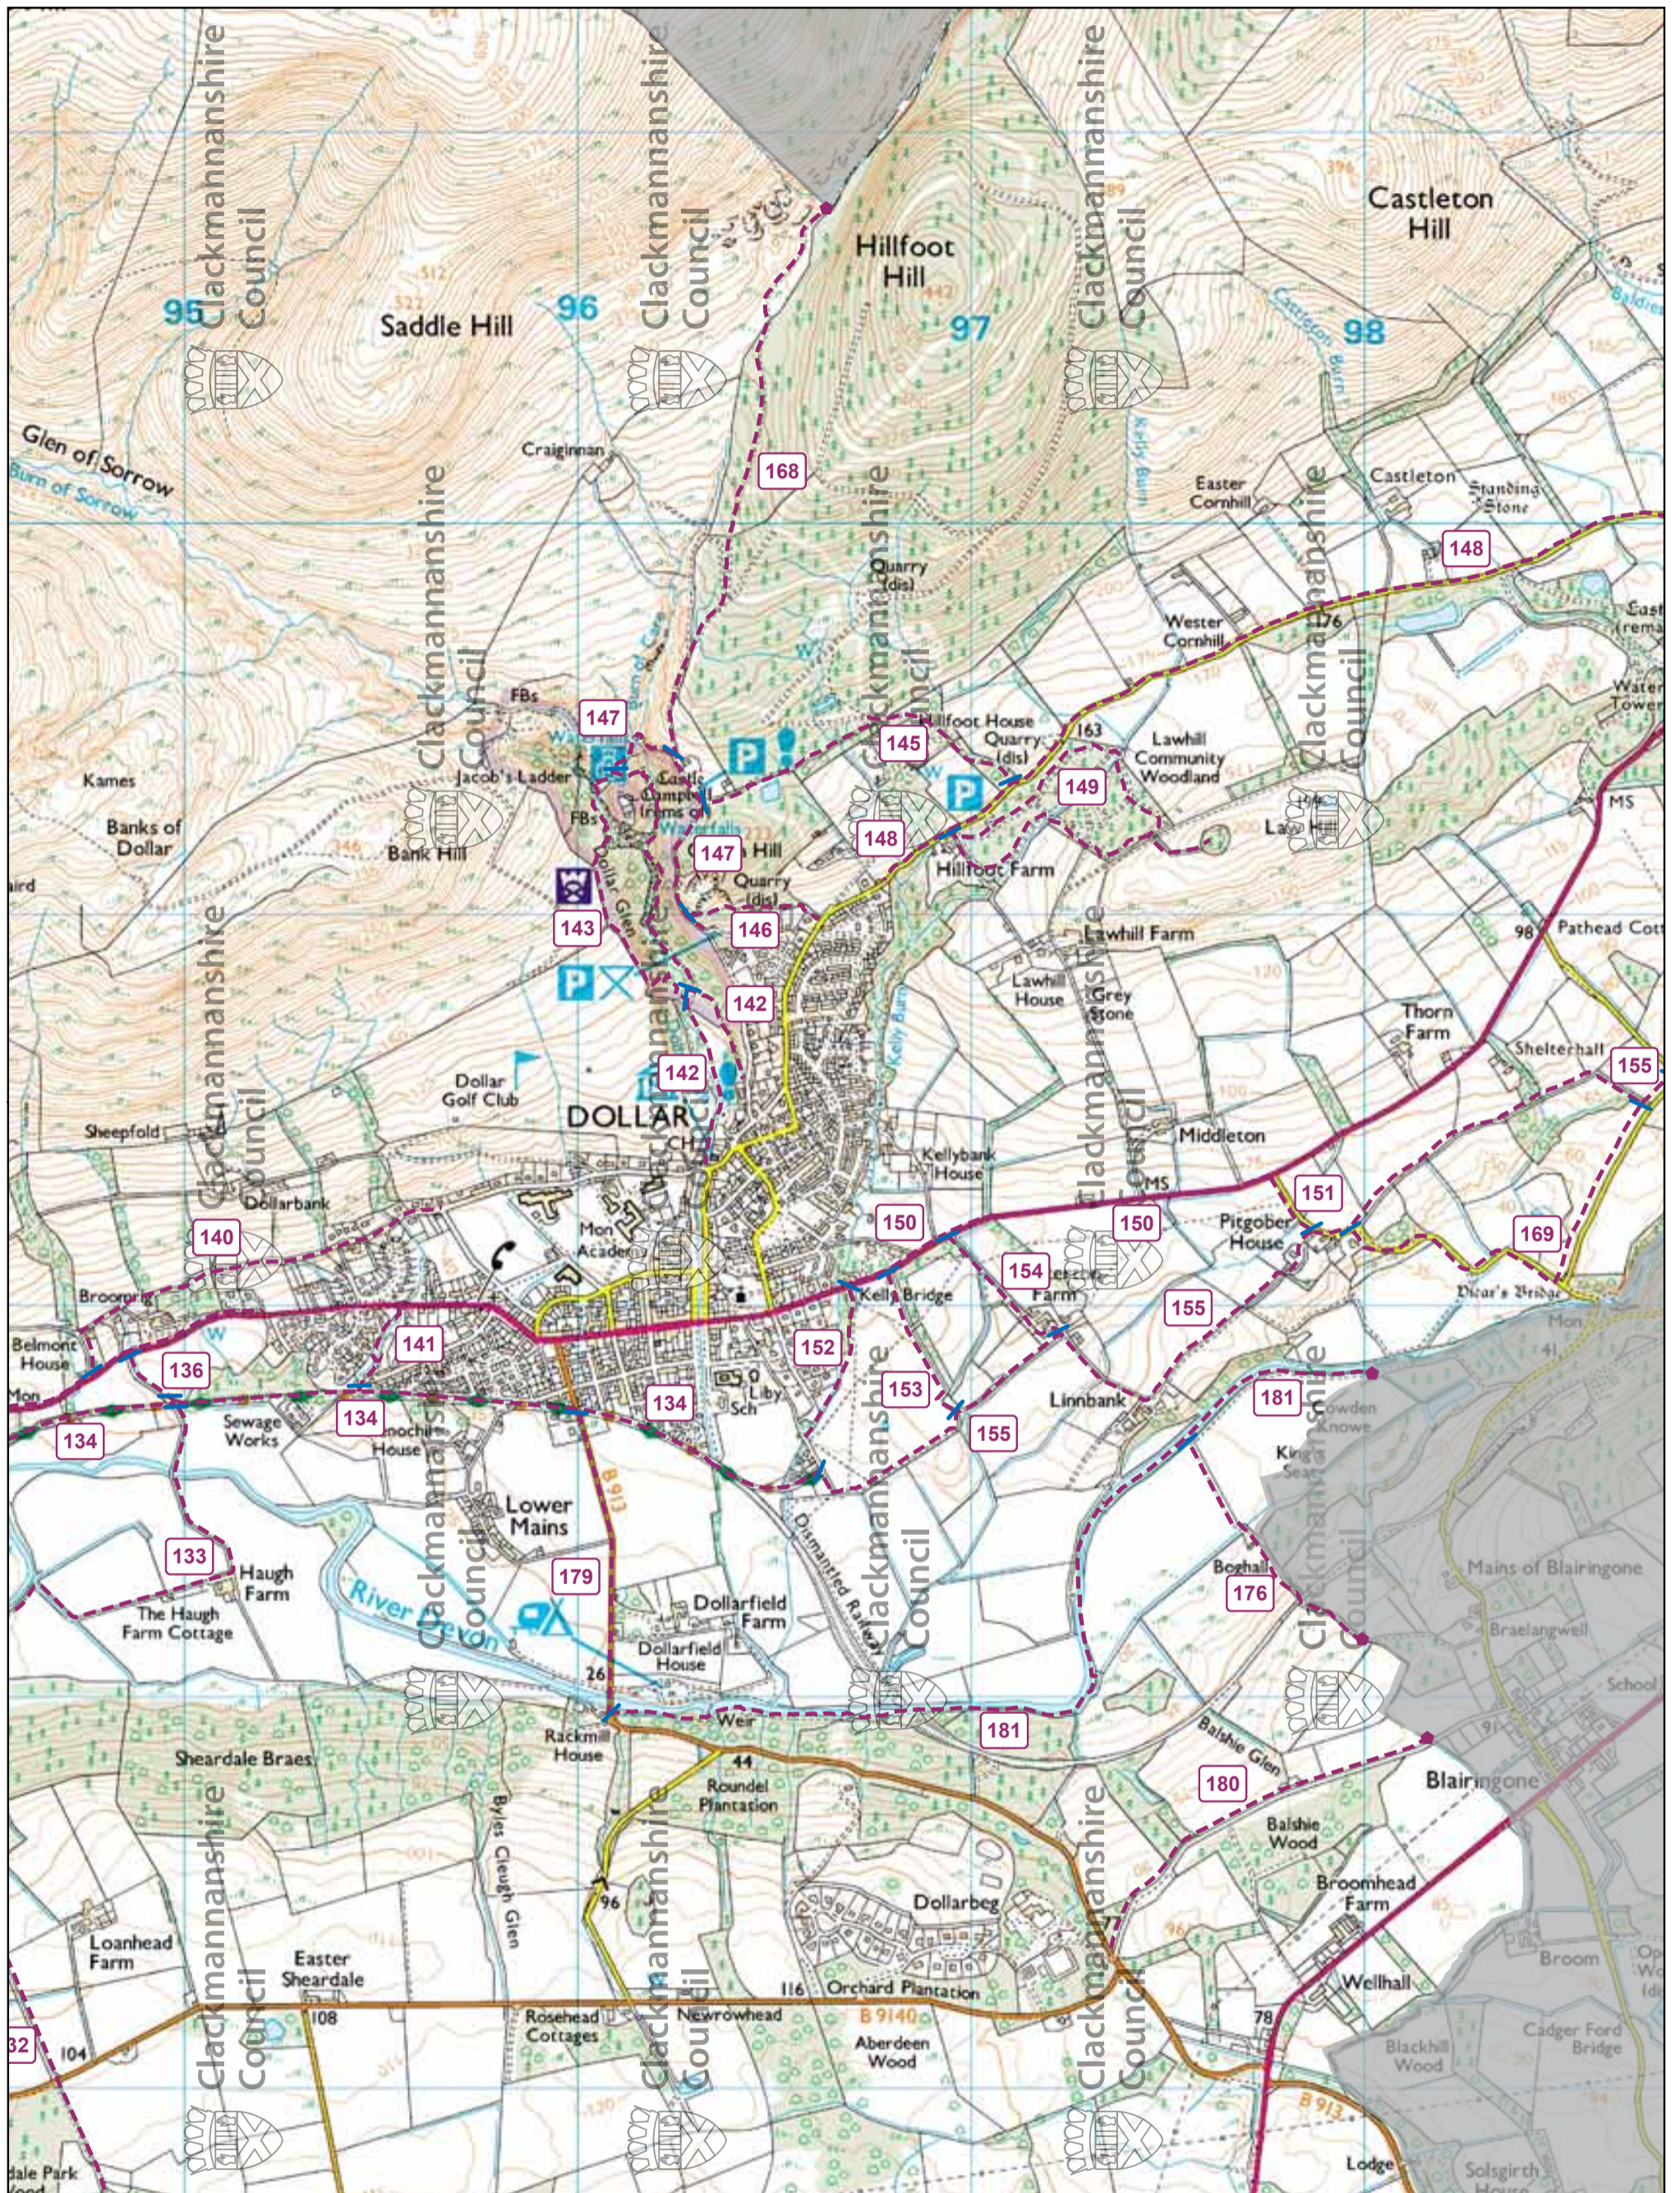

0 0.25 0.5 0.75 1 Kilometres
0 0.1 0.2 0.3 0.4 0.5 Miles

Date : September 2010

Reproduced by permission of Ordnance Survey on behalf of HMSO.
© Crown copyright and database right 2010. All rights reserved.
Ordnance Survey Licence number 100020783.

Dollar and Surrounding Area

Map 7

- - - Core path over land
- Path Demarcation
- Core path over water
- Link to neighbouring authority

Clackmannanshire Council
www.clacksweb.org.uk

Services to Communities
Kincaigs
Greenside Street
Alloa
FK10 1EB

Tel: 01259 450 000 Fax: 01259 727 453
development_services@clacks.gov.uk