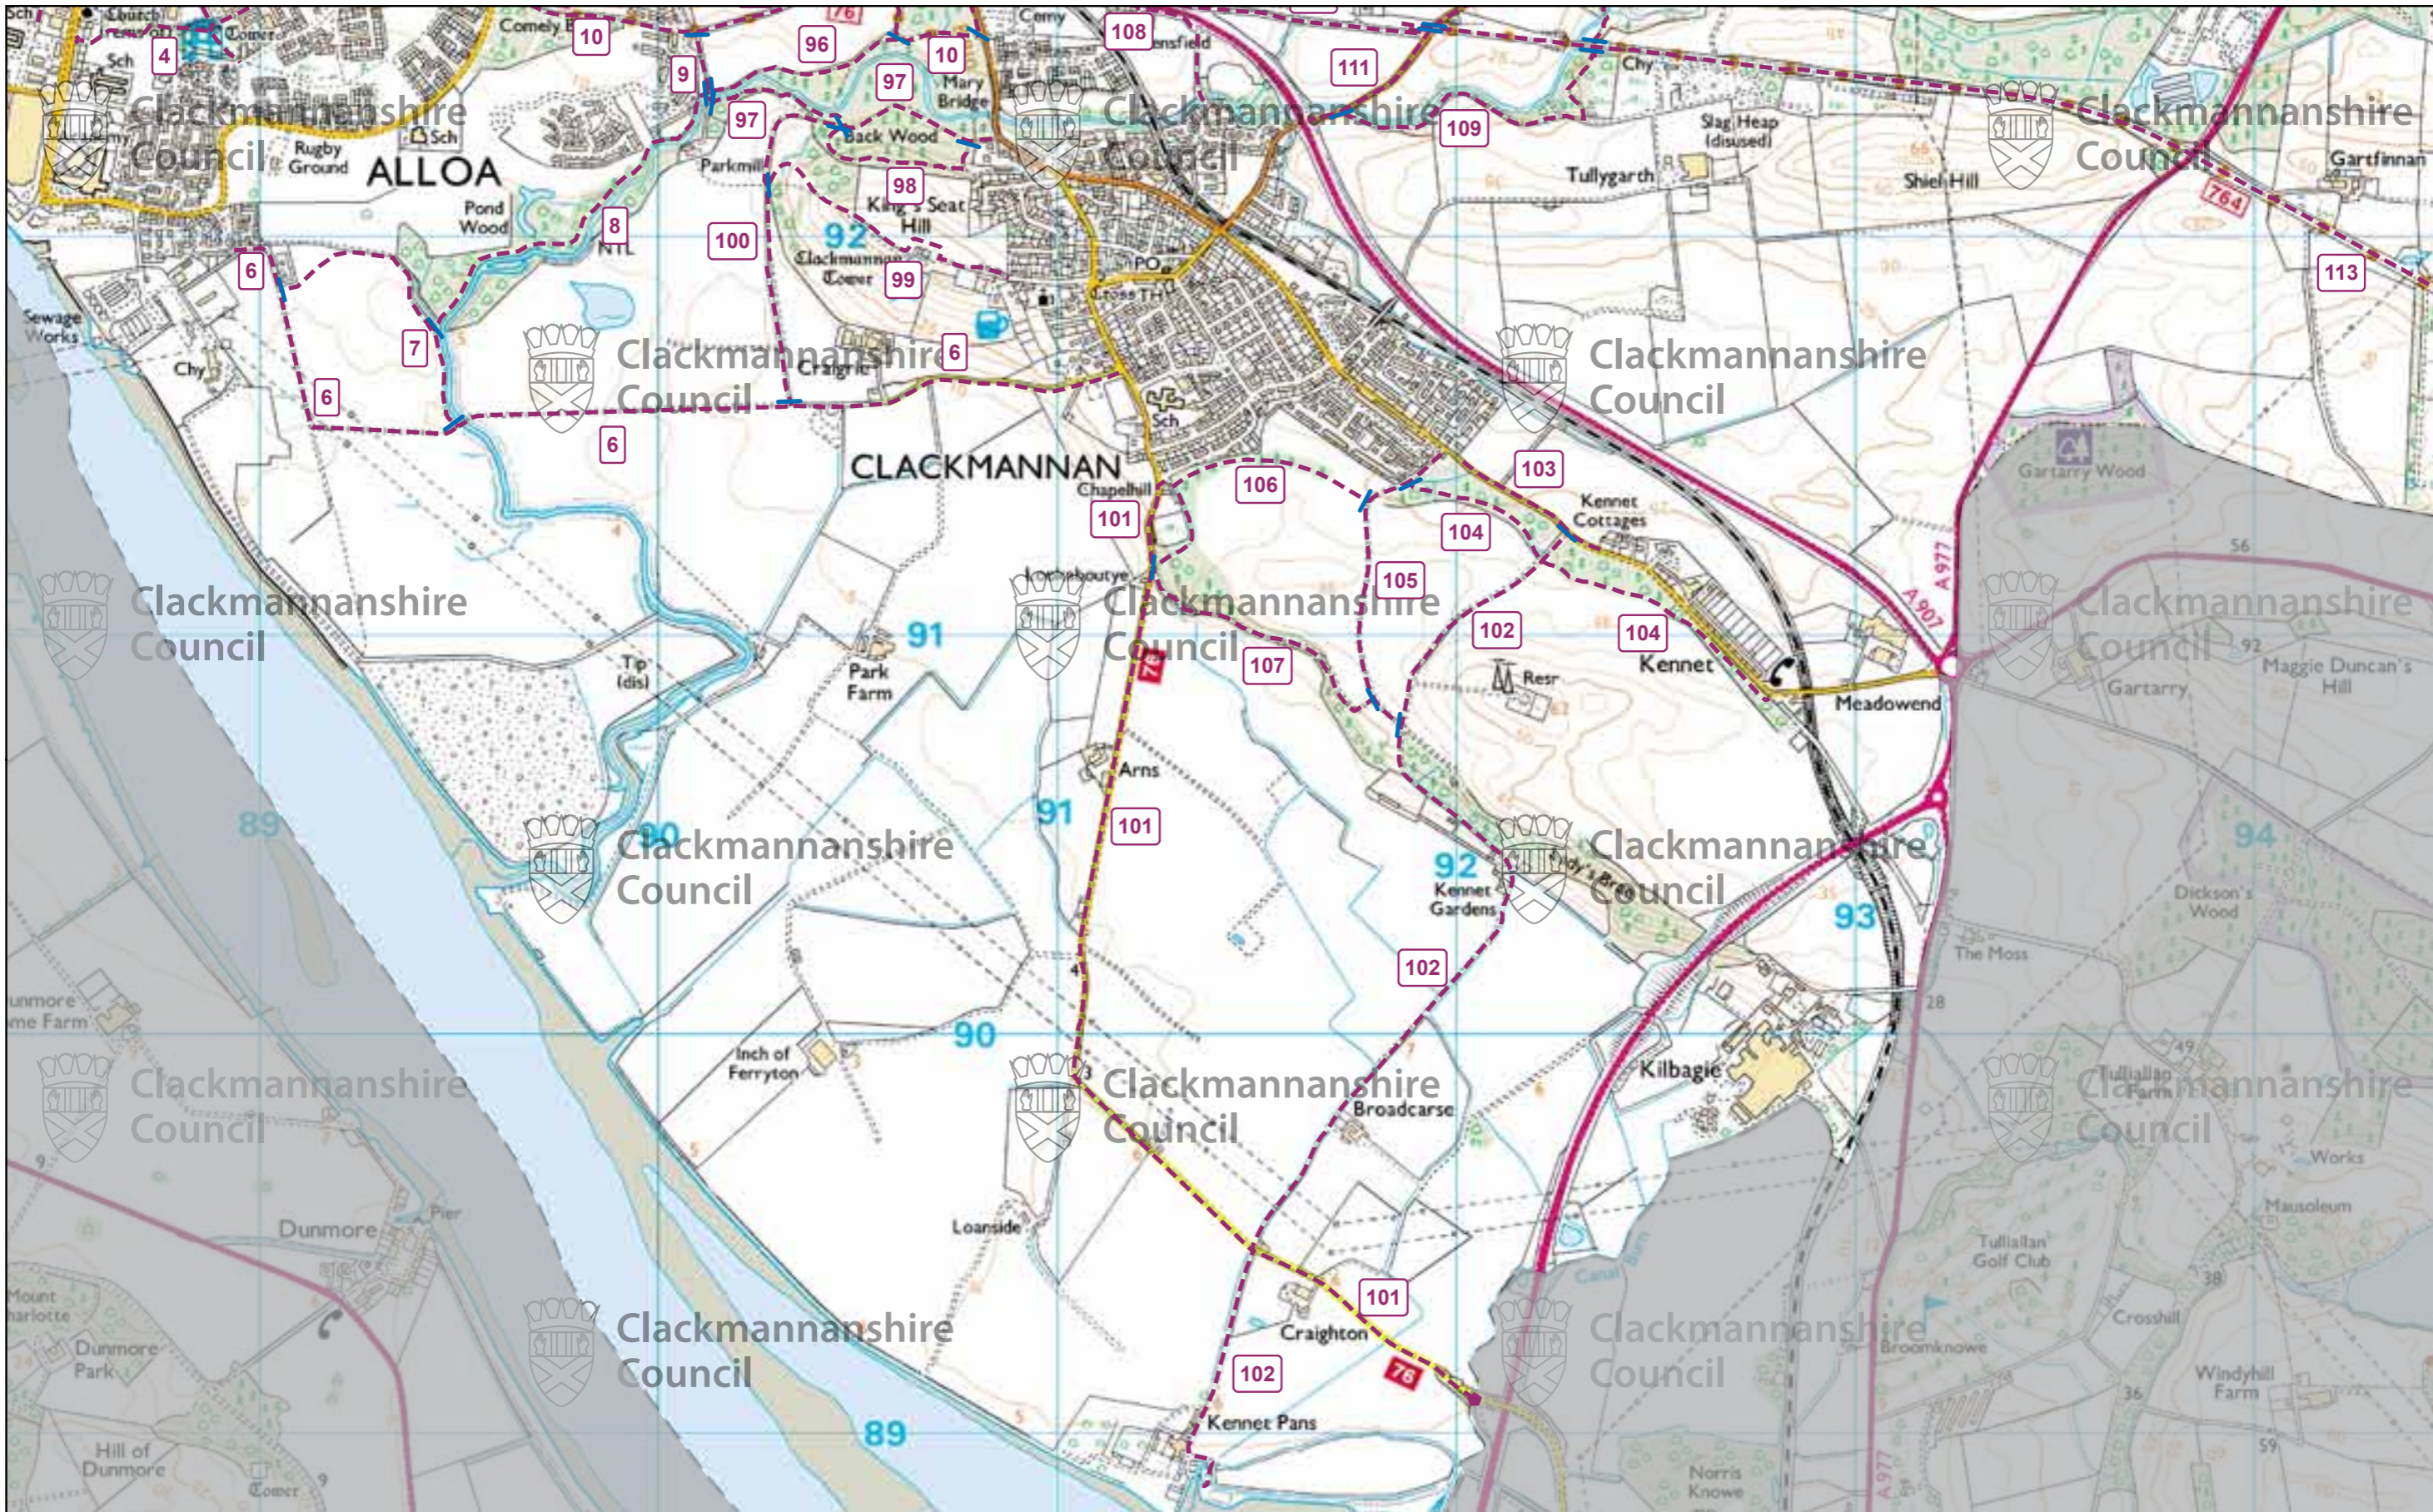

Date : September 2010

Reproduced by permission of Ordnance Survey on behalf of HMSO.
© Crown copyright and database right 2010. All rights reserved.
Ordnance Survey Licence number 100020783.

Clackmannannanshire Council

Map 5

- Core path over land
- Path Demarcation
- Core path over water
- Link to neighbouring authority

Clackmannannanshire Council
www.clacksweb.org.uk

Services to Communities
Kincaigs
Greenside Street
Alloa
FK10 1EB
Tel: 01259 450 000 Fax: 01259 727453
development_services@clacks.gov.uk